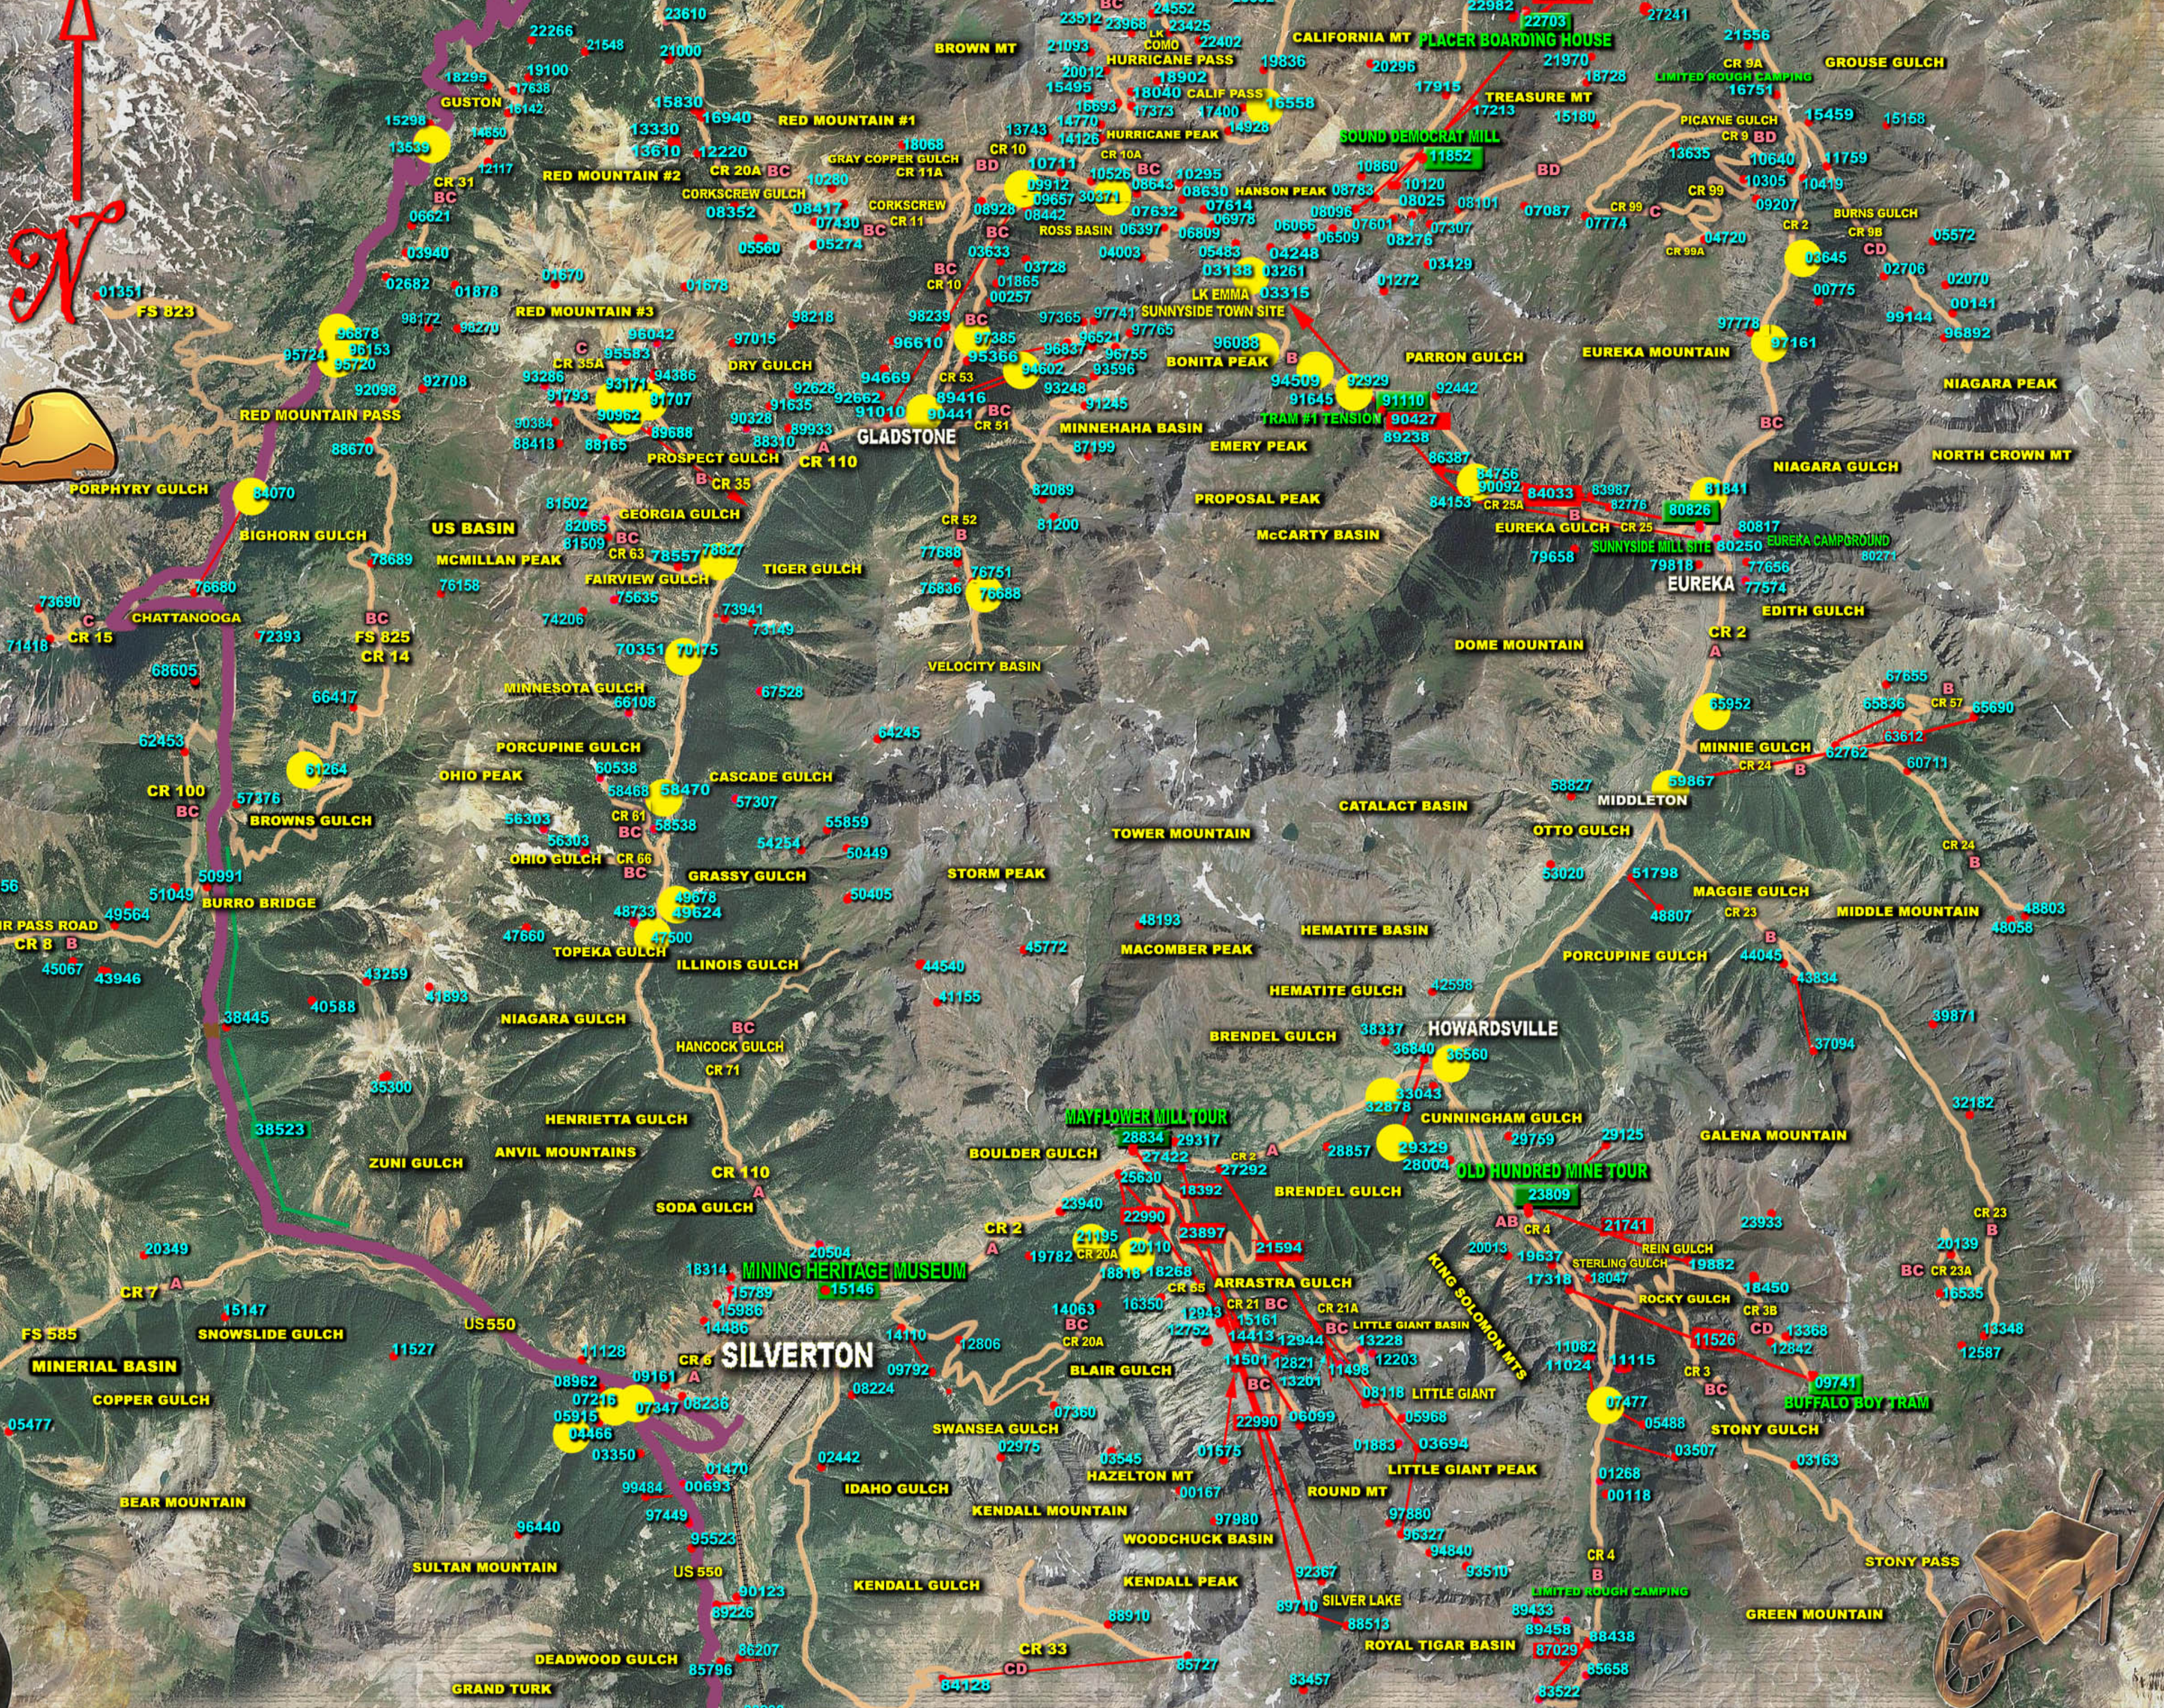

SAN JUAN TRIANGLE PLUS

MINES BUILDINGS ARTIFACTS

web [http://](http://SANJUANTRIANGLE.ORG) ROADS NAMES

SANJUANTRIANGLE.ORG

EPA SITES

details

CR = COUNTY ROAD
ASSOCIATED EXCEL DATABASE
PHOTOGRAPHS, ACKNOWLEDGEMENT

ROUGHNESS A-E

HINSDALE COUNTY

SAN MIGUEL COUNTY

GLADSTONE

SILVERTON

HOWARDSVILLE

EUREKA

OURAY COUNTY

IRONTON